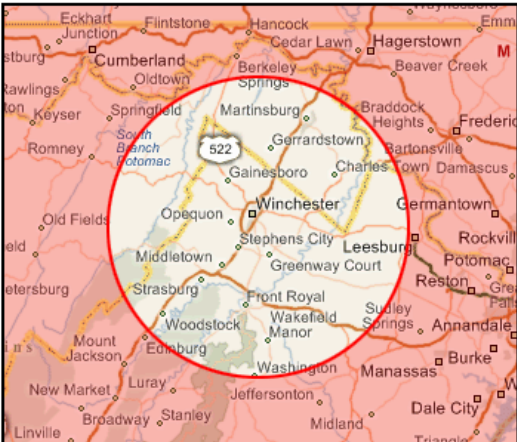

**SERVICE AREA>**

Our medevac unit is based out of Winchester, VA, from there we serve a 20 miles radius.

See the National Map

<td>

<td> Want to Ride Along?

Questions

Sign Our Guestbook

View Our Guestbook