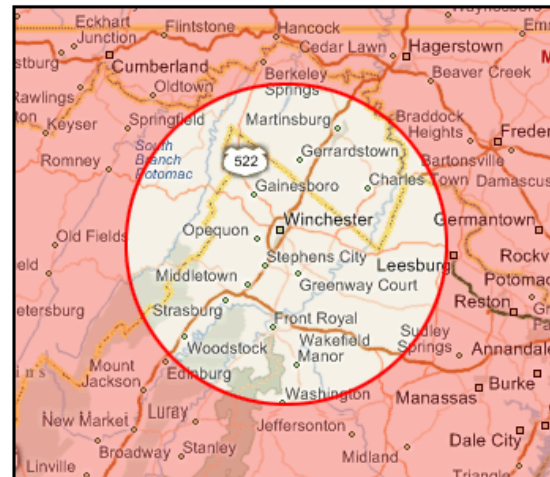

SERVICE AREA>

Our medevac unit is based out of Winchester, VA, from there we serve a 20 miles radius.

[See the National Map](#)

AirCare Medevac 4

615 Airport Rd. Suite 200
Winchester, VA 22602
Phone: (540) 667-0288
Fax: (540) 667-0350

Emergency Dispatch
(800) 258-8181

[Want to Ride Along?](#)

[Questions](#)

[Sign Our Guestbook](#)

[View Our Guestbook](#)

Viewed **0** times